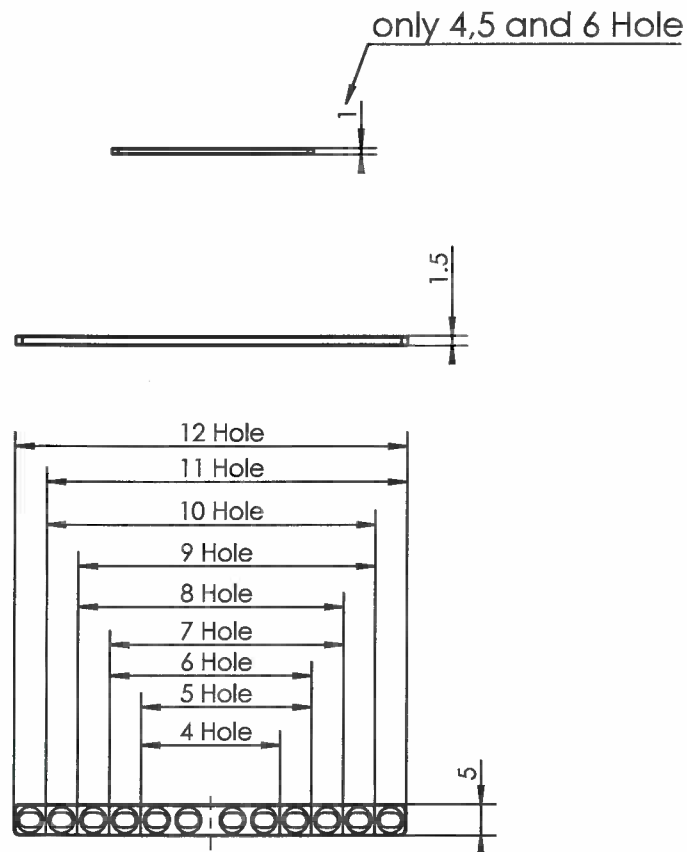

2 mm Dynamic Compression Plates