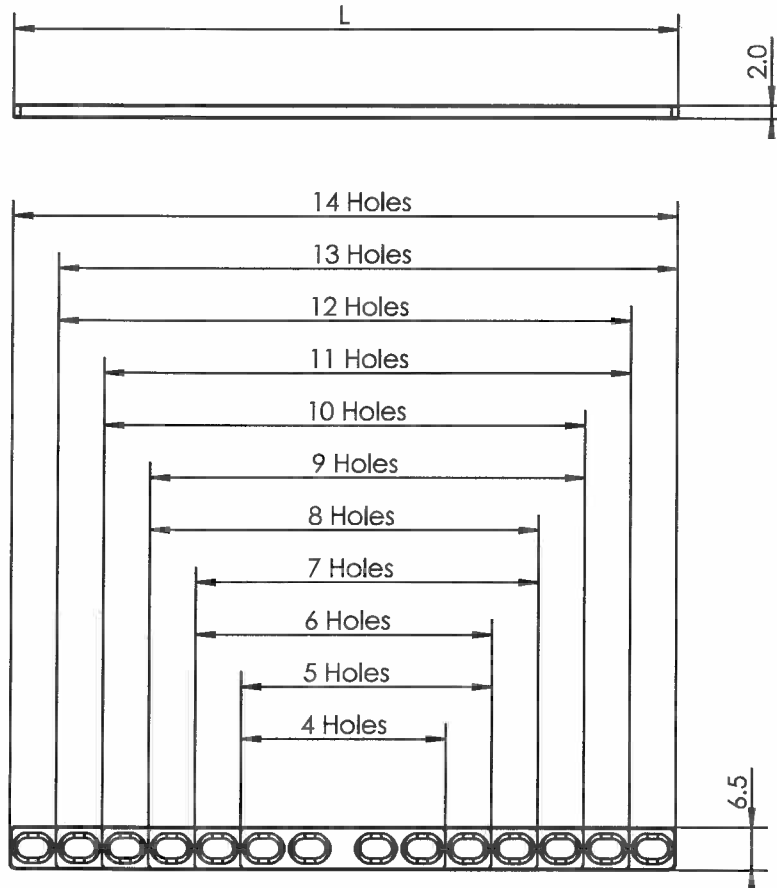

2.4 mm Dynamic Compression Plates

Securos No.	Hole quantity	Length mm
004978	4	31
004979	5	38
004980	6	45
004981	7	52
004982	8	59
004983	9	66
004984	10	73
004985	11	80
004986	12	87
004987	13	94
004988	14	101

1:1,15 magnification