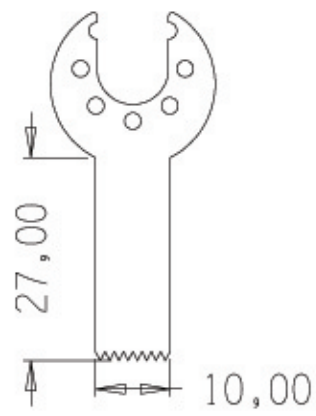

Saw Blade Dimensions

All Dimensions in mm

Part No.
003454

Part No.
003455

Part No.
03456

Part No.
003457

Part No.
003458