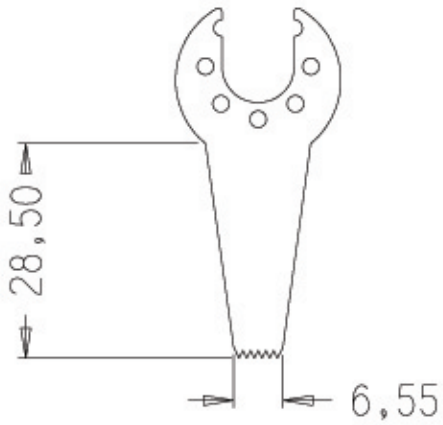

Saw Blade Dimensions

All Dimensions in mm

Part No.
003454

Part No.
003455

Part No.
03456

Part No.
003457

Part No.
003458