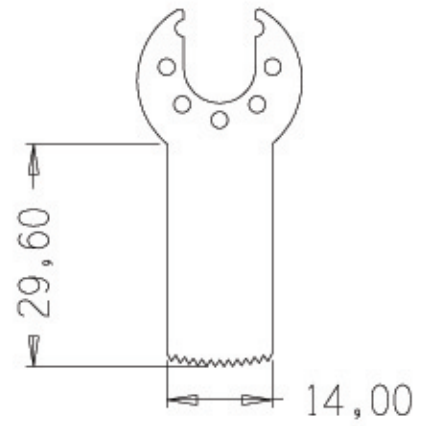

Saw Blade Dimensions

All Dimensions in mm

Part No.
003454

Part No.
003455

Part No.
03456

Part No.
003457

Part No.
003458