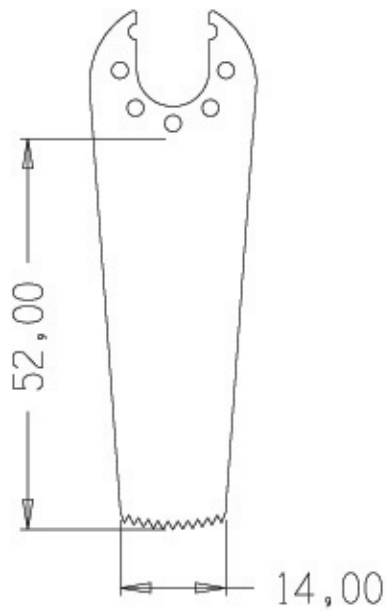

Saw Blade Dimensions

All Dimensions in mm

Part No.
003454

Part No.
003455

Part No.
03456

Part No.
003457

Part No.
003458