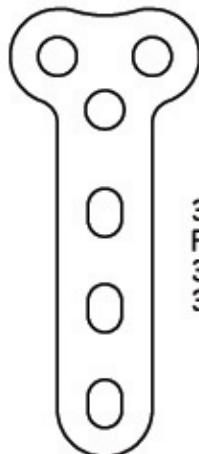

2.0mm L-Plate Right
Part No. 000637
2 holes in shaft
2 holes in head

2.0mm L-Plate Left
Part No. 00636
2 holes in shaft
2 holes in head

2.0mm T-Plate
Part No. 006081
9 holes in shaft
3 holes in head

2.0mm T-Plate
Part No. 002508
4 holes in shaft
2 holes in head

2.7mm L-Plate Left
Part No. 002478
3 holes in shaft
2 holes in head

2.7mm L-Plate Right
Part No. 002479
3 holes in shaft
2 holes in head

2.0mm T-Plate
Part No. 001823
2 holes in shaft
2 holes in head

3.5mm T-Plate
Part No. 000642
9 holes in shaft
2 holes in head

3.5mm Tibial Wedge
Part No. 002314
4 holes in shaft
3 holes in head

2.7mm Tibial Wedge
Part No. 002312
3 holes in shaft
3 holes in head

3.5mm T-Plate
Part No. 002612
5 holes in shaft
2 holes in head

3.5mm Tibial Wedge
Part No. 002313
3 holes in shaft
3 holes in head