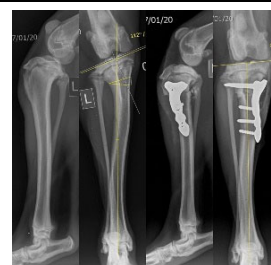

62560	TPLO Locking Plate 3.5mm right	118,00 €	
62561	TPLO Locking Plate 3.5mm left	118,00 €	

H.V MYRAMAR

8379789	BANDEJA TORNILLOS 1.5/2MM+TAPADERA		
8389500	BANDEJA TORNILLOS 1.5MM SE2872-15	125,00 €	
8389517	BANDEJA TORNILLOS 2MM SE2872-20	125,00 €	
8389523	BANDEJA TORNILLOS 2.4MM SE2872-24	125,00 €	
8389546	BANDEJA TORNILLOS 2.7MM SE2872-27	125,00 €	
8389552	BANDEJA TORNILLOS 3.5MM SE2872-35	125,00 €	

8389492	CAJA ROJA PEQUEÑOS FRAGMENTOS SE2872	165,00 €